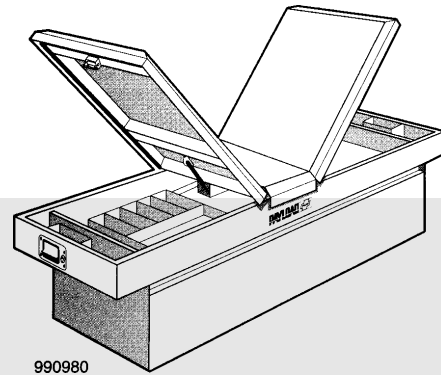

TRUCK BOXES

995980

CROSSOVER BOX - Single Lid

- 995980 60" x 12-3/8" x 20-7/8"
- 996980 70" x 18-3/8" x 20-7/8"

990980

CROSSOVER BOX - Dual Lid

- 990980 70" x 18-3/8" x 20-13/16"
- 992980 60-3/8" x 11-5/16" x 20-13/16"

Model Nos.
950970 & 951970

DIAMOND PLATE CROSSOVER BOX -

- 950970 70-1/4" x 15-1/2" x 21"
- 951970 60-1/4" x 12-11/32" x 21"

Model No. 201000
202000

CROSSOVER BOX - Polyethylene

- 201000 71" x 14-1/4" x 21"
- 202000 61" x 14-1/4" x 21"

Model No. 820000
821000
822000
823000

Innerside Box

- 823000 36" x 11-1/4" x 11-13/16"
- 820000 48" x 11-1/4" x 11-13/16"
- 821000 64" x 11-1/4" x 11-13/16"
- 822000 85" x 11-1/4" x 11-13/16"

Topside Box