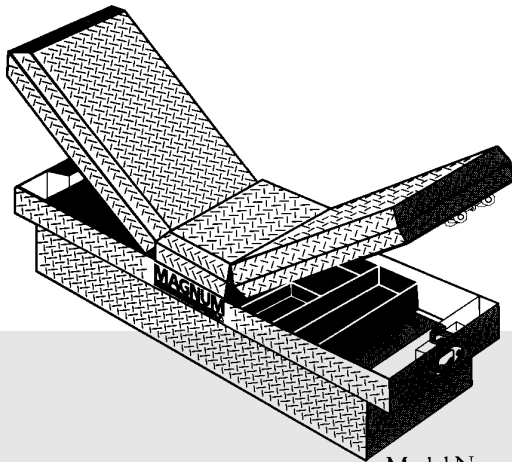

TRUCK BOXES

995980

CROSSOVER BOX - Single Lid

- 995980 60" x 12-3/8" x 20-7/8"
- 996980 70" x 18-3/8" x 20-7/8"

990980

CROSSOVER BOX - Dual Lid

- 990980 70" x 18-3/8" x 20-13/16"
- 992980 60-3/8" x 11-5/16" x 20-13/16"

Model Nos.
950970 & 951970

DIAMOND PLATE CROSSOVER BOX -

- 950970 70-1/4" x 15-1/2" x 21"
- 951970 60-1/4" x 12-11/32" x 21"

Model No. 201000
202000

CROSSOVER BOX - Polyethylene

- 201000 71" x 14-1/4" x 21"
- 202000 61" x 14-1/4" x 21"

Model No. 820000
821000
822000
823000

Innerside Box

- 823000 36" x 11-1/4" x 11-13/16"
- 820000 48" x 11-1/4" x 11-13/16"
- 821000 64" x 11-1/4" x 11-13/16"
- 822000 85" x 11-1/4" x 11-13/16"

Topside Box