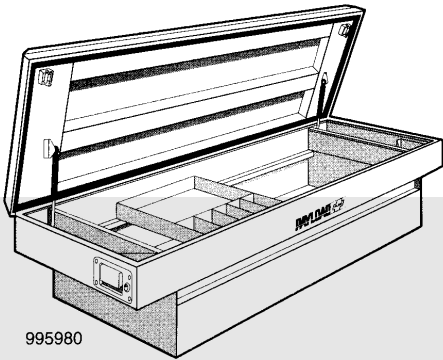

TRUCK BOXES

995980

CROSSOVER BOX - Single Lid

- 995980 60" x 12-3/8" x 20-7/8"
- 996980 70" x 18-3/8" x 20-7/8"

990980

CROSSOVER BOX - Dual Lid

- 990980 70" x 18-3/8" x 20-13/16"
- 992980 60-3/8" x 11-5/16" x 20-13/16"

Model Nos.
950970 & 951970

DIAMOND PLATE CROSSOVER BOX -

- 950970 70-1/4" x 15-1/2" x 21"
- 951970 60-1/4" x 12-11/32" x 21"

Model No. 201000
202000

CROSSOVER BOX - Polyethylene

- 201000 71" x 14-1/4" x 21"
- 202000 61" x 14-1/4" x 21"

Model No. 820000
821000
822000
823000

Innerside Box

- 823000 36" x 11-1/4" x 11-13/16"
- 820000 48" x 11-1/4" x 11-13/16"
- 821000 64" x 11-1/4" x 11-13/16"
- 822000 85" x 11-1/4" x 11-13/16"

Topside Box