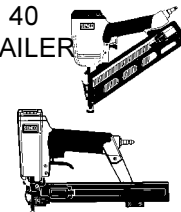

SENCO[®] NAILERS

Power packed lightweight nailers for framing, subfloors, bridging, roof deck, sheathing, siding & component assembly

SN 325
FRAMING NAILER SFN 40

FINISH NAILER

SLP20 BRAD NAILER

SLS20 NARROW
CROWN STAPLER

A Solid Connection™

.300 Head Diameter Drive Pins w/ 1" Washer

.145 Shank Diameter
 Standard Packaging - 100/Box

Part# Length

D58K*	1/2"
D63K	5/8"
D75	3/4"
D100	1"
D125	1-1/4"
D150	1-1/2"
D200	2"
D250	2-1/2"
D300	3"