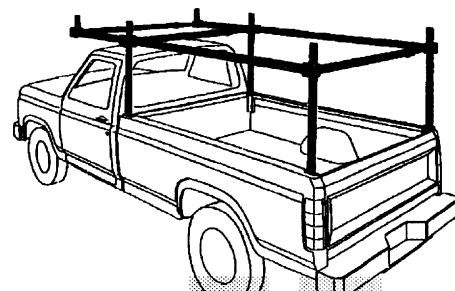

COMPACT SHORT BED

**Heavy Duty
BED WALL MOUNT RACK**

MODEL 515980
Straight

MODEL 516980
Angular

**QUICK PACK
Ladder Rack
515980 Horizontal
519980 Angled**

**Ladder Racks
to fit most
every make
or model
Truck**

**Standard Duty
Bed Wall Mount Rack**

**Weatherguard
Van Rack**

**Double Bar
Crosstread Steel Rack**

MODEL 514980

MODEL 508980

514980 Universal Cab Guard

508980 Heavy Duty Cab Rac