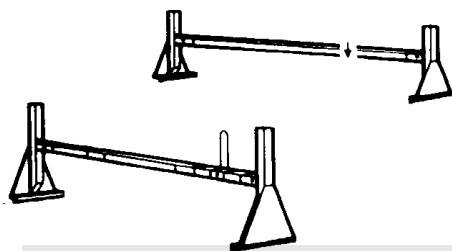

## LADDER RACKS

MODEL 500980

**Heavy Duty  
LADDER RACK**

**500980**

**FULL SIZE  
LONG BED**

MODELS 501980, 502980 and 503980

**Heavy Duty  
LADDER RACK**

**501980**

**FULL SIZE SHORT BED**

**502980**

**COMPACT LONG BED**

**503980**

**COMPACT SHORT BED**

**Heavy Duty  
BED WALL MOUNT RACK**

MODEL 515980  
Straight

MODEL 516980  
Angular

**QUICK PACK  
Ladder Rack  
515980 Horizontal  
519980 Angled**

**Ladder Racks  
to fit most  
every make  
or model  
Truck**

**Standard Duty  
Bed Wall Mount Rack**

**Weatherguard  
Van Rack**

**Double Bar  
Crosstread Steel Rack**