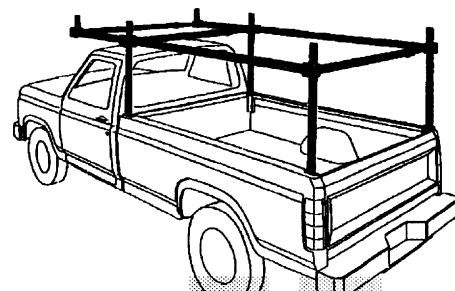

**FULL SIZE SHORT BED**

**502980**

**COMPACT LONG BED**

**503980**

**COMPACT SHORT BED**

**Heavy Duty  
BED WALL MOUNT RACK**

MODEL 515980  
Straight

MODEL 516980  
Angular

**QUICK PACK  
Ladder Rack  
515980 Horizontal  
519980 Angled**

**Ladder Racks  
to fit most  
every make  
or model  
Truck**

**Standard Duty  
Bed Wall Mount Rack**

**Weatherguard  
Van Rack**

**Double Bar  
Crosstread Steel Rack**