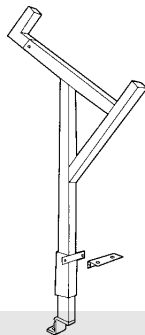

**FULL SIZE
LONG BED**

MODELS 501980, 502980 and 503980

**Heavy Duty
LADDER RACK**

501980

FULL SIZE SHORT BED

502980

COMPACT LONG BED

503980

COMPACT SHORT BED

**Heavy Duty
BED WALL MOUNT RACK**

MODEL 515980
Straight

MODEL 516980
Angular

**QUICK PACK
Ladder Rack
515980 Horizontal
519980 Angled**

**Ladder Racks
to fit most
every make
or model
Truck**

**Standard Duty
Bed Wall Mount Rack**

**Weatherguard
Van Rack**

**Double Bar
Crosstread Steel Rack**

MODEL 514980

MODEL 508980

514980 Universal Cab Guard

508980 Heavy Duty Cab Rac