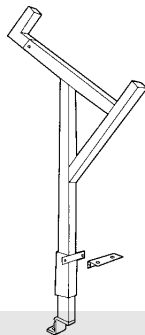

## LADDER RACKS

MODEL 500980

**Heavy Duty  
LADDER RACK**

**500980**

**FULL SIZE  
LONG BED**

MODELS 501980, 502980 and 503980

**Heavy Duty  
LADDER RACK**

**501980**

**FULL SIZE SHORT BED**

**502980**

**COMPACT LONG BED**

**503980**

**COMPACT SHORT BED**

**Heavy Duty  
BED WALL MOUNT RACK**

MODEL 515980  
Straight

MODEL 516980  
Angular

**QUICK PACK  
Ladder Rack  
515980 Horizontal  
519980 Angled**

**Ladder Racks  
to fit most  
every make  
or model  
Truck**

**Standard Duty  
Bed Wall Mount Rack**

**Weatherguard  
Van Rack**

**Double Bar  
Crosstread Steel Rack**

MODEL 514980

MODEL 508980

**514980 Universal Cab Guard**

**508980 Heavy Duty Cab Rac**