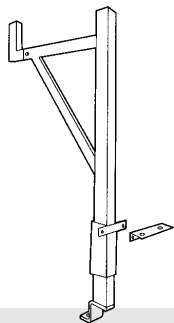

## LADDER RACKS

MODEL 500980

**Heavy Duty  
LADDER RACK**

**500980**

**FULL SIZE  
LONG BED**

MODELS 501980, 502980 and 503980

**Heavy Duty  
LADDER RACK**

**501980**

**FULL SIZE SHORT BED**

**502980**

**COMPACT LONG BED**

**503980**

**COMPACT SHORT BED**

**Heavy Duty  
BED WALL MOUNT RACK**

MODEL 515980  
Straight

MODEL 516980  
Angular

**QUICK PACK  
Ladder Rack  
515980 Horizontal  
519980 Angled**

**Ladder Racks  
to fit most  
every make  
or model  
Truck**

**Standard Duty  
Bed Wall Mount Rack**

**Weatherguard  
Van Rack**

**Double Bar  
Crosstread Steel Rack**

MODEL 514980

MODEL 508980

**514980 Universal Cab Guard**

**508980 Heavy Duty Cab Rac**