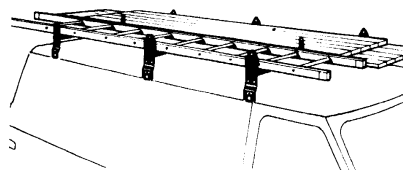

COMPACT SHORT BED

**Heavy Duty
BED WALL MOUNT RACK**

MODEL 515980
Straight

MODEL 516980
Angular

**QUICK PACK
Ladder Rack
515980 Horizontal
519980 Angled**

**Ladder Racks
to fit most
every make
or model
Truck**

**Standard Duty
Bed Wall Mount Rack**

**Weatherguard
Van Rack**

**Double Bar
Crosstread Steel Rack**

MODEL 514980

MODEL 508980

514980 Universal Cab Guard

508980 Heavy Duty Cab Rac