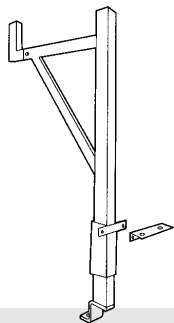

**FULL SIZE
LONG BED**

MODELS 501980, 502980 and 503980

**Heavy Duty
LADDER RACK**

501980

FULL SIZE SHORT BED

502980

COMPACT LONG BED

503980

COMPACT SHORT BED

**Heavy Duty
BED WALL MOUNT RACK**

MODEL 515980
Straight

MODEL 516980
Angular

**QUICK PACK
Ladder Rack
515980 Horizontal
519980 Angled**

**Ladder Racks
to fit most
every make
or model
Truck**