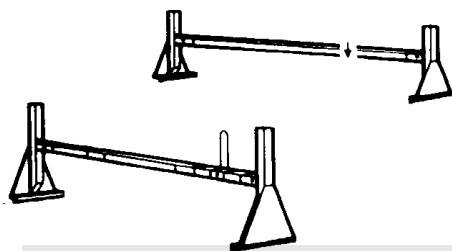

COMPACT SHORT BED

**Heavy Duty
BED WALL MOUNT RACK**

MODEL 515980
Straight

MODEL 516980
Angular

**QUICK PACK
Ladder Rack
515980 Horizontal
519980 Angled**

**Ladder Racks
to fit most
every make
or model
Truck**

**Standard Duty
Bed Wall Mount Rack**

**Weatherguard
Van Rack**

**Double Bar
Crosstread Steel Rack**

MODEL 514980

MODEL 508980

514980 Universal Cab Guard

508980 Heavy Duty Cab Rac