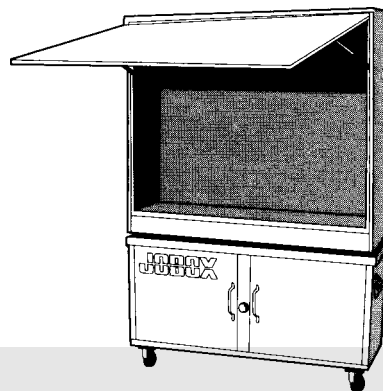

### SLOPE LID BOX

680990	60" x 30" x 36"
--------	-----------------

Model No. 601040  
602040

### CASTERS

4" SET

6" SET

674990 FIELD STATION  
43.5 X 62.5 X 79