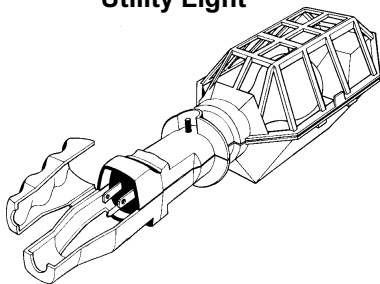

CORDS / LIGHTS

ALL WEATHER EXTENSION CORDS

- 14 - 3 x 50 foot
- 14 - 3 x 100
- 12 - 3 x 50 foot
- 12 - 3 x 100
- 10 - 3 x 50 foot
- 10 - 3 x 100

CALL FOR DISCOUNT PRICING

DROP LIGHTS

with outlet and metal cage

- 16 gauge 25 ft
- 16 gauge 50 ft

REFLECTOR LIGHTS

Heavy duty with clamp

PORTABLE GFI

12 ga x 3'
Quad box
Duplex

PORTABLE WORK LIGHTS

500 Watt Quartz • **Dual Light**

Industrial Duty
Contractor Duty

•Single Light

Industrial Duty
Contractor Duty

Plug It™ Utility Light

Plug and lock
into any extension cord

STRING LIGHTS (temporary)

14-2 x 100'
with plastic lamp guards #07309

STRING LIGHTS U.L. & OSHA approved