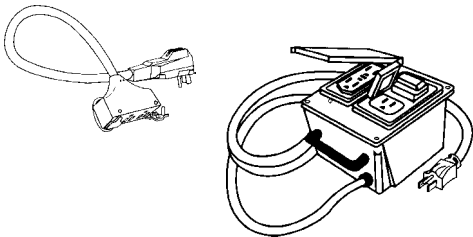

CORDS / LIGHTS

ALL WEATHER EXTENSION CORDS

- 14 - 3 x 50 foot
- 14 - 3 x 100
- 12 - 3 x 50 foot
- 12 - 3 x 100
- 10 - 3 x 50 foot
- 10 - 3 x 100

CALL FOR DISCOUNT PRICING

DROP LIGHTS

with outlet and metal cage

- 16 gauge 25 ft
- 16 gauge 50 ft

REFLECTOR LIGHTS

Heavy duty with clamp

PORTABLE GFI

12 ga x 3'
Quad box
Duplex

PORTABLE WORK LIGHTS

500 Watt Quartz • **Dual Light**

Industrial Duty
Contractor Duty

•Single Light

Industrial Duty
Contractor Duty

Plug It™ Utility Light

Plug and lock
into any extension cord

STRING LIGHTS (temporary)

14-2 x 100'
with plastic lamp guards #07309

STRING LIGHTS U.L. & OSHA approved