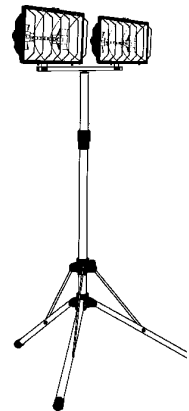

CORDS / LIGHTS

ALL WEATHER EXTENSION CORDS

- 14 - 3 x 50 foot
- 14 - 3 x 100
- 12 - 3 x 50 foot
- 12 - 3 x 100
- 10 - 3 x 50 foot
- 10 - 3 x 100

CALL FOR DISCOUNT PRICING

DROP LIGHTS

with outlet and metal cage

- 16 gauge 25 ft
- 16 gauge 50 ft

REFLECTOR LIGHTS

Heavy duty with clamp

PORTABLE GFI

12 ga x 3'
Quad box
Duplex

PORTABLE WORK LIGHTS

500 Watt Quartz • **Dual Light**

Industrial Duty
Contractor Duty

•Single Light

Industrial Duty
Contractor Duty

Plug It™ Utility Light

Plug and lock
into any extension cord

STRING LIGHTS (temporary)

14-2 x 100'
with plastic lamp guards #07309

STRING LIGHTS U.L. & OSHA approved

75 Watt Outdoor
150 Watt Outdoor

QUARTZ BULBS

500 Watt
300 Watt

FLUORESCENT TUBES

4 ft - bi-pin - cool white
8 ft - sgl. pin - cool wht

POWER STRIP

6 Outlet Strip w/ circuit breaker

CUBE TAPS