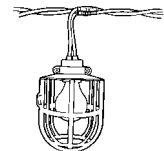

CORDS / LIGHTS

ALL WEATHER EXTENSION CORDS

- 14 - 3 x 50 foot
- 14 - 3 x 100
- 12 - 3 x 50 foot
- 12 - 3 x 100
- 10 - 3 x 50 foot
- 10 - 3 x 100

CALL FOR DISCOUNT PRICING

DROP LIGHTS

with outlet and metal cage

- 16 gauge 25 ft
- 16 gauge 50 ft

REFLECTOR LIGHTS

Heavy duty with clamp

PORTABLE GFI

12 ga x 3'
Quad box
Duplex

PORTABLE WORK LIGHTS

500 Watt Quartz • **Dual Light**

Industrial Duty
Contractor Duty

•Single Light

Industrial Duty
Contractor Duty

Plug It™ Utility Light

Plug and lock
into any extension cord

STRING LIGHTS (temporary)

14-2 x 100'
with plastic lamp guards #07309

STRING LIGHTS U.L. & OSHA approved